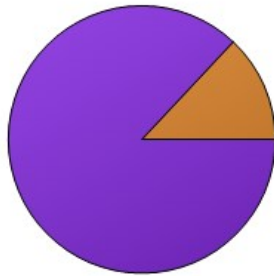

1. What grade are you in?

	Count	Percentage
K	15	10.27%
1	64	43.84%
2	67	45.89%
Total	146	100%

2. My EXPO class is as hard as I thought it would be.

	Count	Percentage
Yes	72	49.66%
No	73	50.34%
Total	145	100%

5. How would you rate EXPO?

	Count	Percentage
1 Really bad!	1	0.68%
2	0	0%
3	0	0%
4	0	0%
5 It was ok.	4	2.74%
6	2	1.37%
7	1	0.68%
8	7	4.79%
9	14	9.59%
10 Great!	117	80.14%
Total	146	100%

7. Do you understand your EXPO teacher?