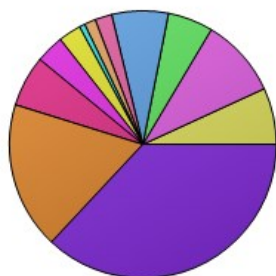

Summary Report

All

September 11, 2017 1:54 PM

Please select your campus from the list.

	Count	Percentage
Select school here:	54	36.99%
Adkins	26	17.81%
Blanton	0	0%
Borman	9	6.16%
Cross Oaks	0	0%
Evers	0	0%
Ginnings	0	0%
Hawk	0	0%
Hodge	0	0%
Houston	5	3.42%
Lee	4	2.74%
McNair	1	0.68%
Nelson	0	0%
Paloma Creek	2	1.37%
Pecan Creek	0	0%
Providence	3	2.05%
EP Rayzor	0	0%
Newton Rayzor	10	6.85%
Rivera	0	0%
Savannah	8	5.48%
Stephens	0	0%
WS Ryan	14	9.59%
Wilson	10	6.85%
Total	146	100%

1. What grade are you in?

	Count	Percentage
K	15	10.27%
1	64	43.84%
2	67	45.89%
Total	146	100%

2. My EXPO class is as hard as I thought it would be.

	Count	Percentage
Yes	72	49.66%
No	73	50.34%
Total	145	100%