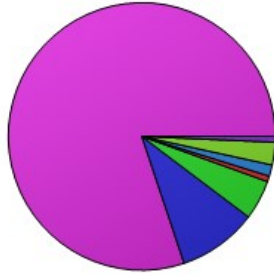

1. What grade are you in?

	Count	Percentage
K	15	10.27%
1	64	43.84%
2	67	45.89%
Total	146	100%

2. My EXPO class is as hard as I thought it would be.

	Count	Percentage
Yes	72	49.66%
No	73	50.34%
Total	145	100%

5. How would you rate EXPO?

	Count	Percentage
1 Really bad!	1	0.68%
2	0	0%
3	0	0%
4	0	0%
5 It was ok.	4	2.74%
6	2	1.37%
7	1	0.68%
8	7	4.79%
9	14	9.59%
10 Great!	117	80.14%
Total	146	100%

7. Do you understand your EXPO teacher?