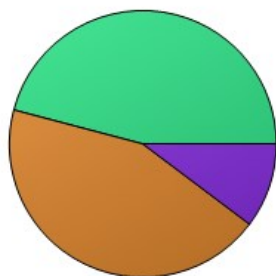

Summary Report

All

September 11, 2017 1:54 PM

Please select your campus from the list.

	Count	Percentage
Select school here:	54	36.99%
Adkins	26	17.81%
Blanton	0	0%
Borman	9	6.16%
Cross Oaks	0	0%
Evers	0	0%
Ginnings	0	0%
Hawk	0	0%
Hodge	0	0%
Houston	5	3.42%
Lee	4	2.74%
McNair	1	0.68%
Nelson	0	0%
Paloma Creek	2	1.37%
Pecan Creek	0	0%
Providence	3	2.05%
EP Rayzor	0	0%
Newton Rayzor	10	6.85%
Rivera	0	0%
Savannah	8	5.48%
Stephens	0	0%
WS Ryan	14	9.59%
Wilson	10	6.85%
Total	146	100%

1. What grade are you in?

	Count	Percentage
K	15	10.27%
1	64	43.84%
2	67	45.89%
Total	146	100%

2. My EXPO class is as hard as I thought it would be.

	Count	Percentage
Yes	72	49.66%
No	73	50.34%
Total	145	100%